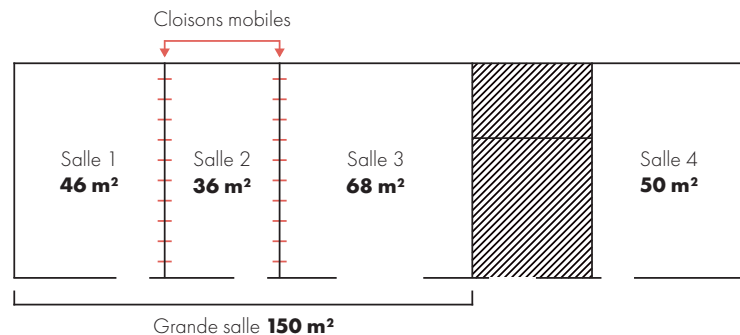

# NOS ESPACES

Plusieurs configurations possibles dans chacune des salles

	Disposition en U	Disposition classe	Disposition théâtre	Disposition cocktail
Salle 1	14 pers.	14-16 pers.	25 pers.	50 pers.
Salle 2	14 pers.	10-12 pers.	20 pers.	
Salle 3	16 pers.	14-16 pers.	30 pers.	50 pers.
Salle 4	16 pers.	14-16 pers.	25 pers.	30 pers.
Grande salle	30 pers.	60 pers.	80 pers.	130 pers.